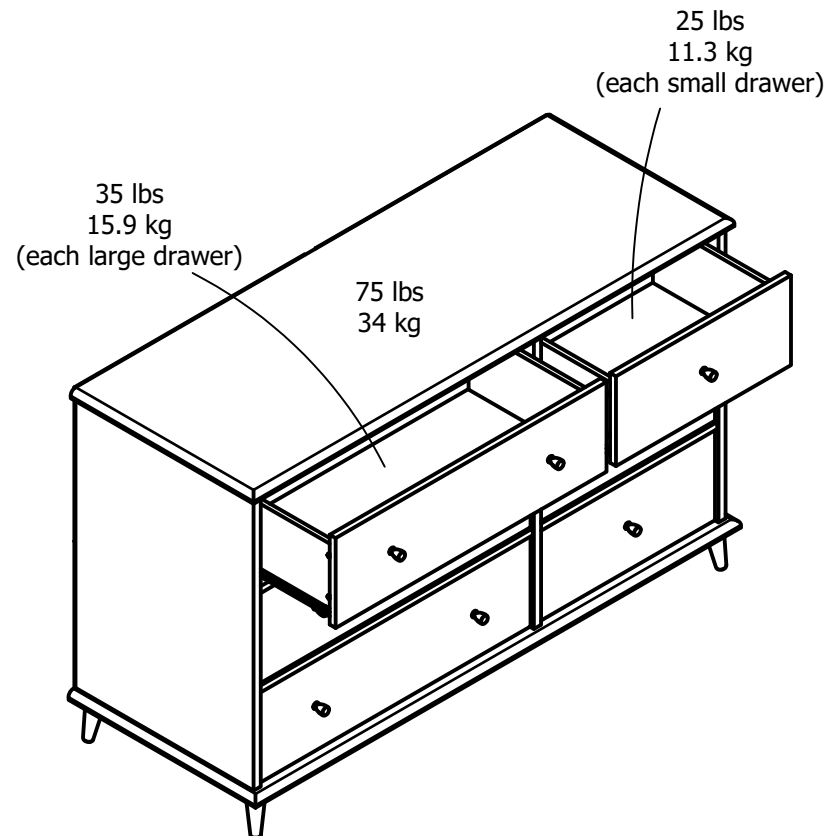

9237 - 6 Drawer Dresser

Large & small drawer front height:
8.19 in
20.8 cm

Interior Large Drawer dimensions:

26.69 in. (67.8 cm) W

5.86 in. (14.9 cm) H

13 in. (33 cm) D

1.18 cubic feet each drawer

Interior Small Drawer dimensions:

16.6 in. (42.2 cm) W

5.86 in. (14.9 cm) H

13 in. (33 cm) D

0.73 cubic feet each drawer

Overall Product Size (in inches)

51.06"W x 19.69"D x 31.81"H

129.7cm W x 50cm D x 80.8cm H

Wood Breakdown: 95%

Total storage: 5.74 cubic feet

Maximum Weight Capacities

Unit Weight: 134 lbs (60.8 kg)