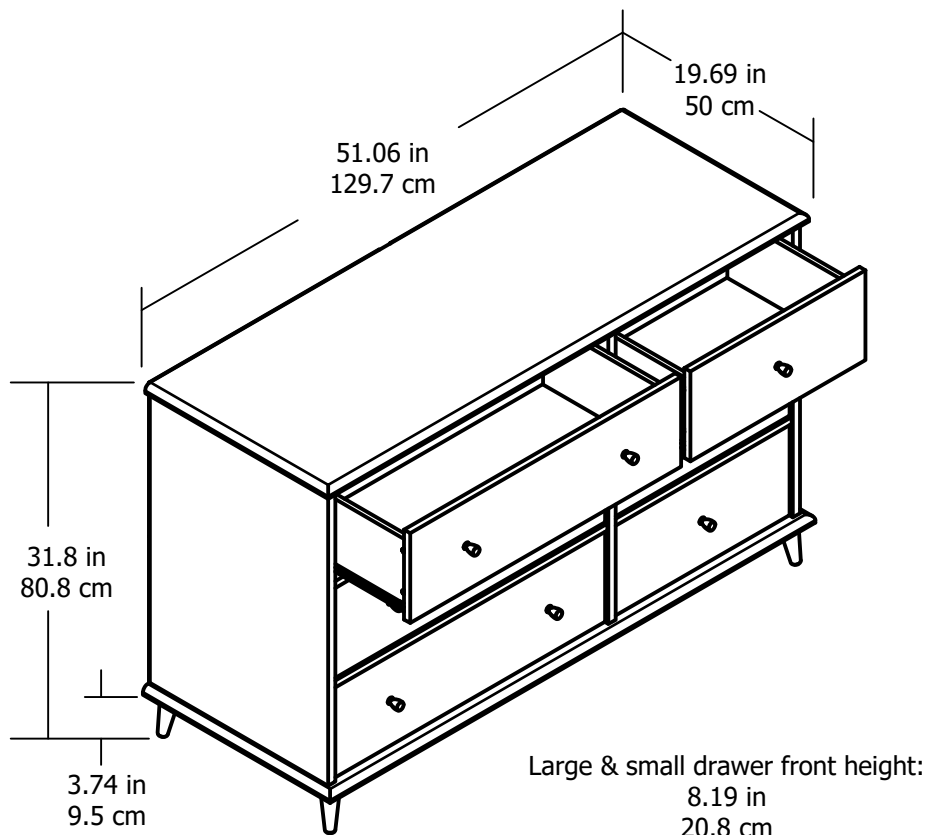

9237 - 6 Drawer Dresser

Large & small drawer front height:
8.19 in
20.8 cm

Interior Large Drawer dimensions:

26.69 in. (67.8 cm) W

5.86 in. (14.9 cm) H

13 in. (33 cm) D

1.18 cubic feet each drawer

Interior Small Drawer dimensions:

16.6 in. (42.2 cm) W

5.86 in. (14.9 cm) H

13 in. (33 cm) D

0.73 cubic feet each drawer

Overall Product Size (in inches)

51.06"W x 19.69"D x 31.81"H

129.7cm W x 50cm D x 80.8cm H

Wood Breakdown: 95%

Total storage: 5.74 cubic feet

Maximum Weight Capacities

Unit Weight: 134 lbs (60.8 kg)